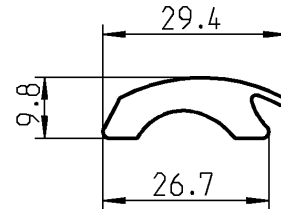

8 Stainless steel

9 Latches

10 Air-conditioning

11 ELM Security Systems

12 Miscellaneous

Gasket EPDM black 60° Shore A

1038-HP460

Gasket EPDM black 60° ± 5 Shore A

1038-HP218

Cover profile EPDM 80° Shore A black

1038-HP351

Support for tank straps

PROGRAM 1038

Support for tank bands EPDM 60° Shore A black

1038-HP437

Support for tank bands NBR 70° Shore A black