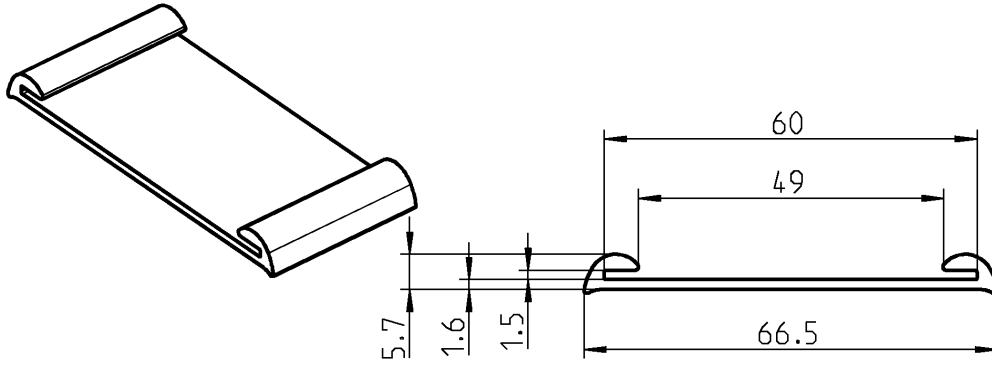

1038-HP218

Cover profile EPDM 80° Shore A black

1038-HP351

Support for tank straps

PROGRAM 1038

Support for tank bands EPDM 60° Shore A black

1038-HP437

Support for tank bands NBR 70° Shore A black