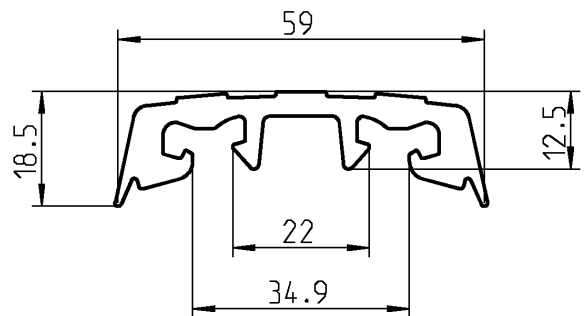

Info

1 Quarter turns

2 Rod controls

3 Locking systems

4 Hinges

5 Gasketing

6 Handles

7 Aluminium windows

8 Stainless steel

9 Latches

10 Air-conditioning

11 ELM Security Systems

12 Miscellaneous

Gasket EPDM black 60° Shore A

1038-HP460

Gasket EPDM black 60° ± 5 Shore A

1038-HP218

Cover profile EPDM 80° Shore A black

1038-HP351

Support for tank straps

PROGRAM 1038

Support for tank bands EPDM 60° Shore A black

1038-HP437

Support for tank bands NBR 70° Shore A black