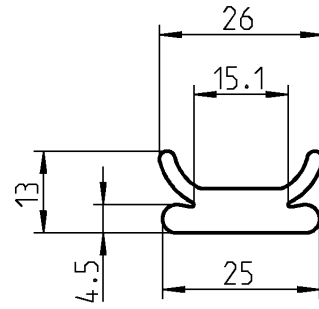

Info

1 Quarter turns

2 Rod controls

3 Locking systems

4 Hinges

5 Gasketing

6 Handles

7 Aluminium windows

8 Stainless steel

9 Latches

10 Air-conditioning

11 ELM Security Systems

12 Miscellaneous

Gasket EPDM black 60° Shore A

1038-HP460