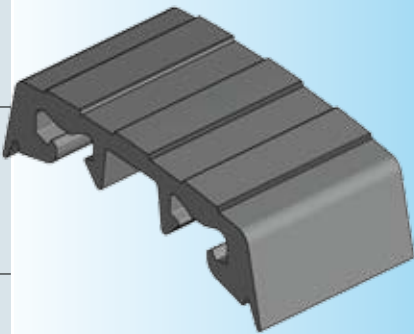

Info

1 Quarter turns

2 Rod controls

3 Locking systems

4 Hinges

5 Gasketing

6 Handles

7 Aluminium windows

8 Stainless steel

9 Latches

10 Air-conditioning

11 ELM Security Systems

12 Miscellaneous

Gasket EPDM black 60° Shore A

1038-HP460

Gasket EPDM black 60° ± 5 Shore A

1038-HP218

Cover profile EPDM 80° Shore A black

1038-HP351

Support for tank straps

PROGRAM 1038

Support for tank bands EPDM 60° Shore A black

1038-HP437

Support for tank bands NBR 70° Shore A black