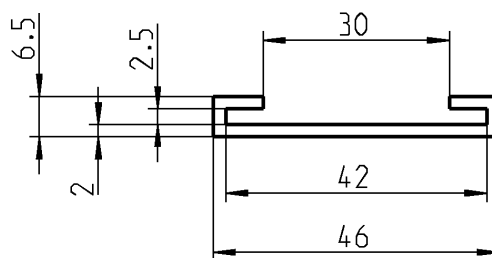

Support for tank bands NBR 70° Shore A black

1038-HP299