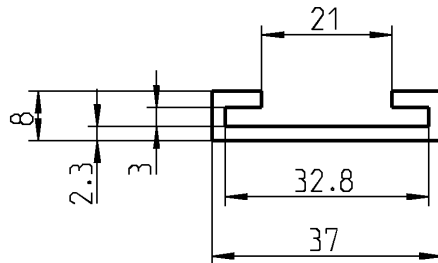

Support for tank bands NBR 70° Shore A black

1038-HP298