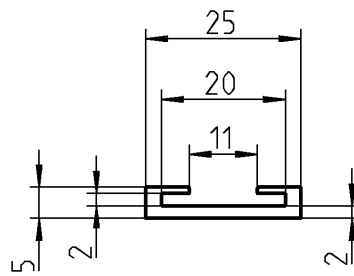

1038-HP218

Cover profile EPDM 80° Shore A black

1038-HP351

Support for tank straps

PROGRAM 1038

Support for tank bands EPDM 60° Shore A black

1038-HP437

Support for tank bands NBR 70° Shore A black